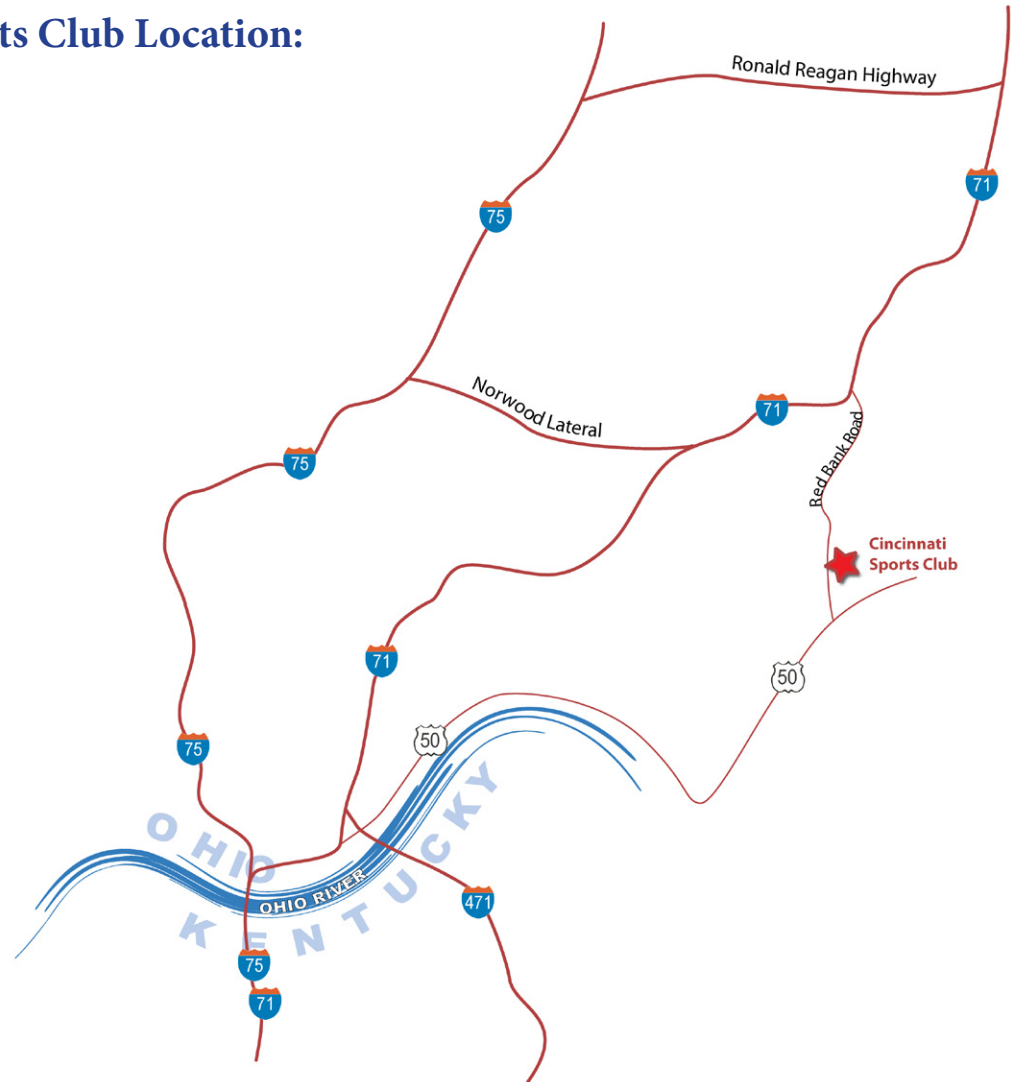

## To our Cincinnati Sports Club Location:

3950 Red Bank Rd.  
Cincinnati, Ohio 45227

### From Hyde Park:

- Take Erie Avenue away from Hyde Park Square.
- After the golf course on the left, you will cross a bridge overpass.
- Veer to the right after the bridge onto Murray Avenue.
- Cincinnati Sports Club's entrance is the first drive on the right.

### Note:

The address is difficult to access with GPS.

Reserved Parking for Dr. Funk's patients is at the Club's entrance, opposite the handicapped parking.

The office is on the second floor, with elevator access located to the left, past the staircase.